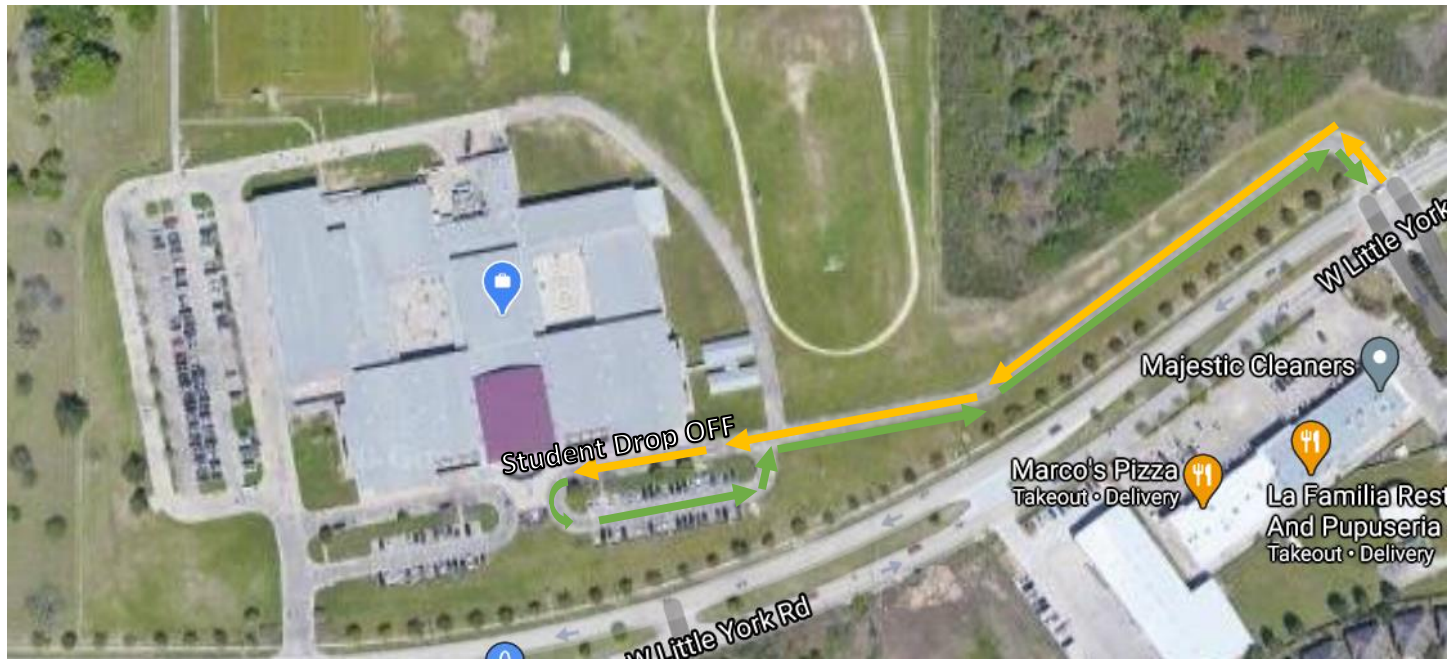

Car Rider Map

- Parents are asked to enter the car rider line at the intersection of W. Little York and Yorkshirewoods LN.
- Follow the marked route in yellow. Parents can drop students off once they reach the sidewalk. Kahla staff will be present to help direct traffic.
- Parents should continue to follow the marked route in green. Continue to make the loop in the parking lot and exit at the intersection of W. Little York and Yorkshirewoods LN.